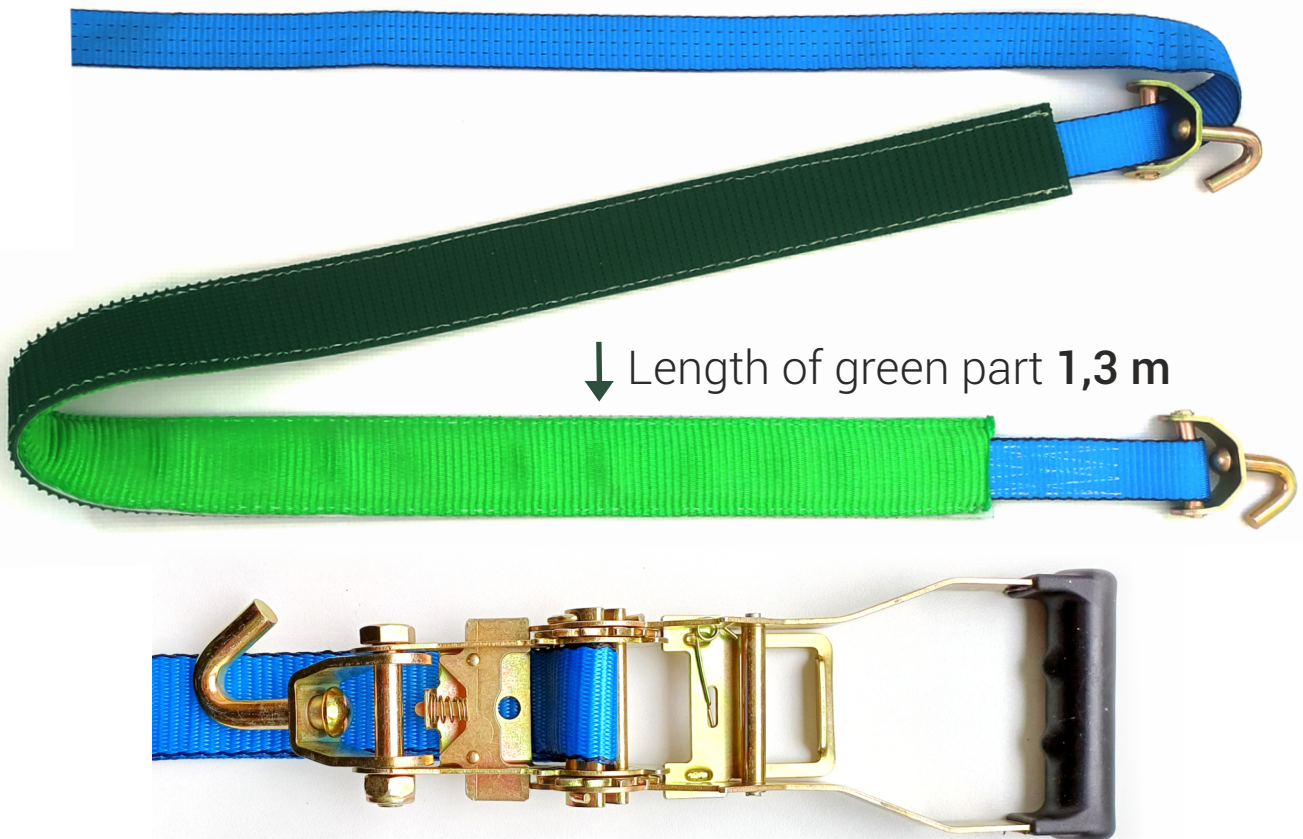

RANGE NEWS

RW[®]
ROADWINLASHING STRAPS FOR
CAR TRANSPORTATION**A70030**Strap 2,5 m, 35 mm
LC 1500 daN**1**

Rotating 11.3 mm thick hook securely hooks up in car carriers of any brand.

**2**

The rubber handle does not scratch the doorstep of the transported car.

**3**

The reinforced edge of the strap ensures the longevity of the belt.