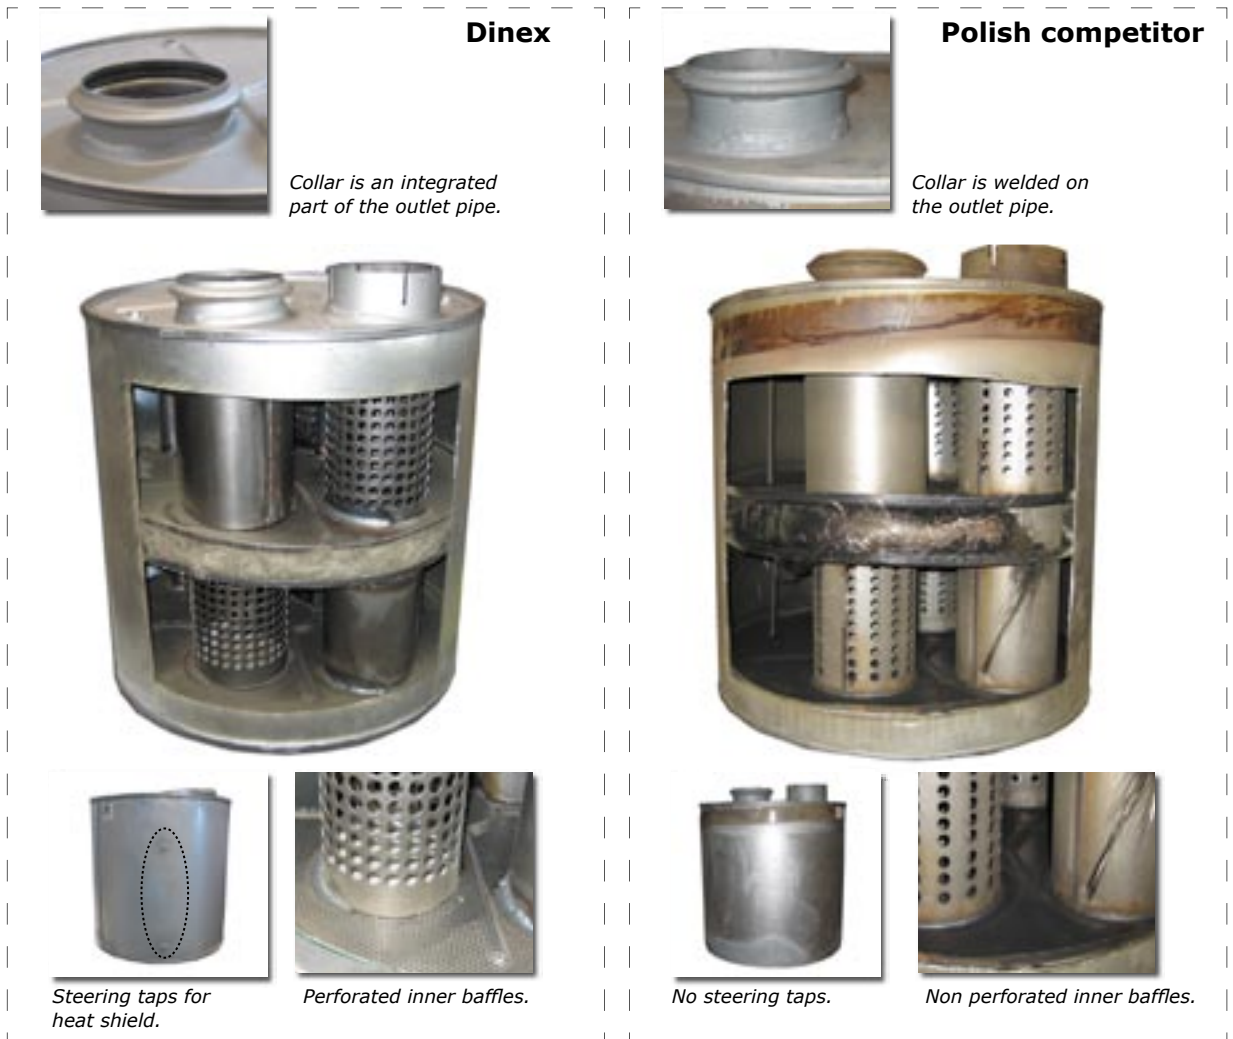

DAF 95 XF - Competitor Comparison

Dinex test program 21370		Dinex		OE		Competitor	
		Db	mbar	Db	mbar	Db	mbar
Mode 1	(Minimum speed - 25% load)	13,3	5,8	19,3	5,4	18,3	13,1
Mode 2	(75% rated speed - 50% load)	20,3	37,7	20,7	39,4	16,1	107,4
Mode 3	(75% rated speed - 100% load)	18,2	92,6	18,1	92,3	10,7	247,6
Mode 4	(Maximum power - "at rated speed")	15,3	96,6	17	121,3	10,4	308,7
Mode 5	(Maximum load)	17	25,6	21,6	45,4	17,9	138,5

Db (noise reduction) lower than o/e means more noise. Mbar (back pressure) higher than o/e means more wear and tear on the engine and a higher use of fuel.

Comparison of materials

Dinex

Body

Aluzink. 5 times more corrosion resistant to normal aluminized materials. The lock seaming method that Dinex use is much stronger in the way the material is pressed together. Height 14,5 mm.

Inside construction

The open area is similar to OE.
Minimum 50% weldings.

Polish competitor

Body

Aluminized steel. Lock seam edges are very thin which means a higher risk for break and leakage. Height 10,5 mm.

Inside construction

50% less open area which results in a higher back pressure.
Only spot welding = risk of breaking.

Dinex A/S (Head Office)
Telephone +45 63 41 25 00
Telefax +45 63 41 25 25
E-mail dinex@dinex.dk
Homepage www.dinex.dk

Dinex RUS LLC
Telephone +7 813 7122802
Fax +7 813 71 34111

Dinex Sweden AB
Telephone +46 31 77 99 800
Fax +46 31 77 99 801

Applies for Dinex A/S only