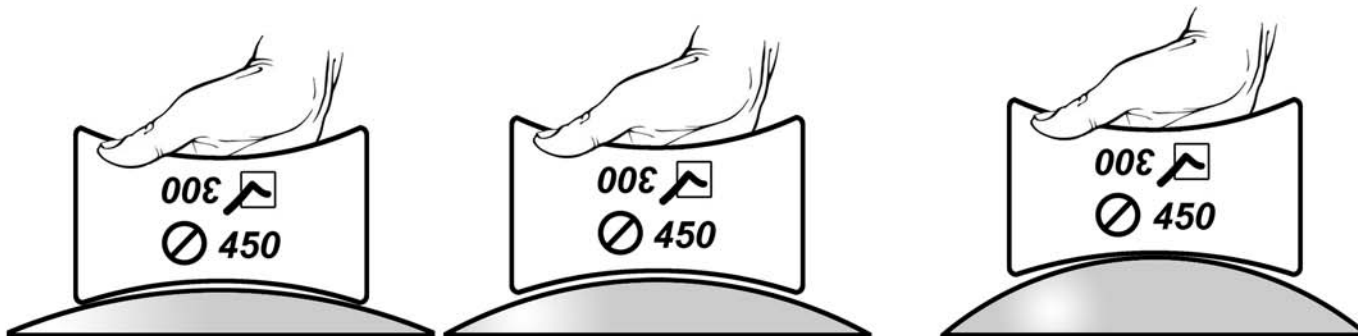

Class IV & Class V

RADIUS > 450 mm

RADIUS = 450 mm

RADIUS < 450 mm